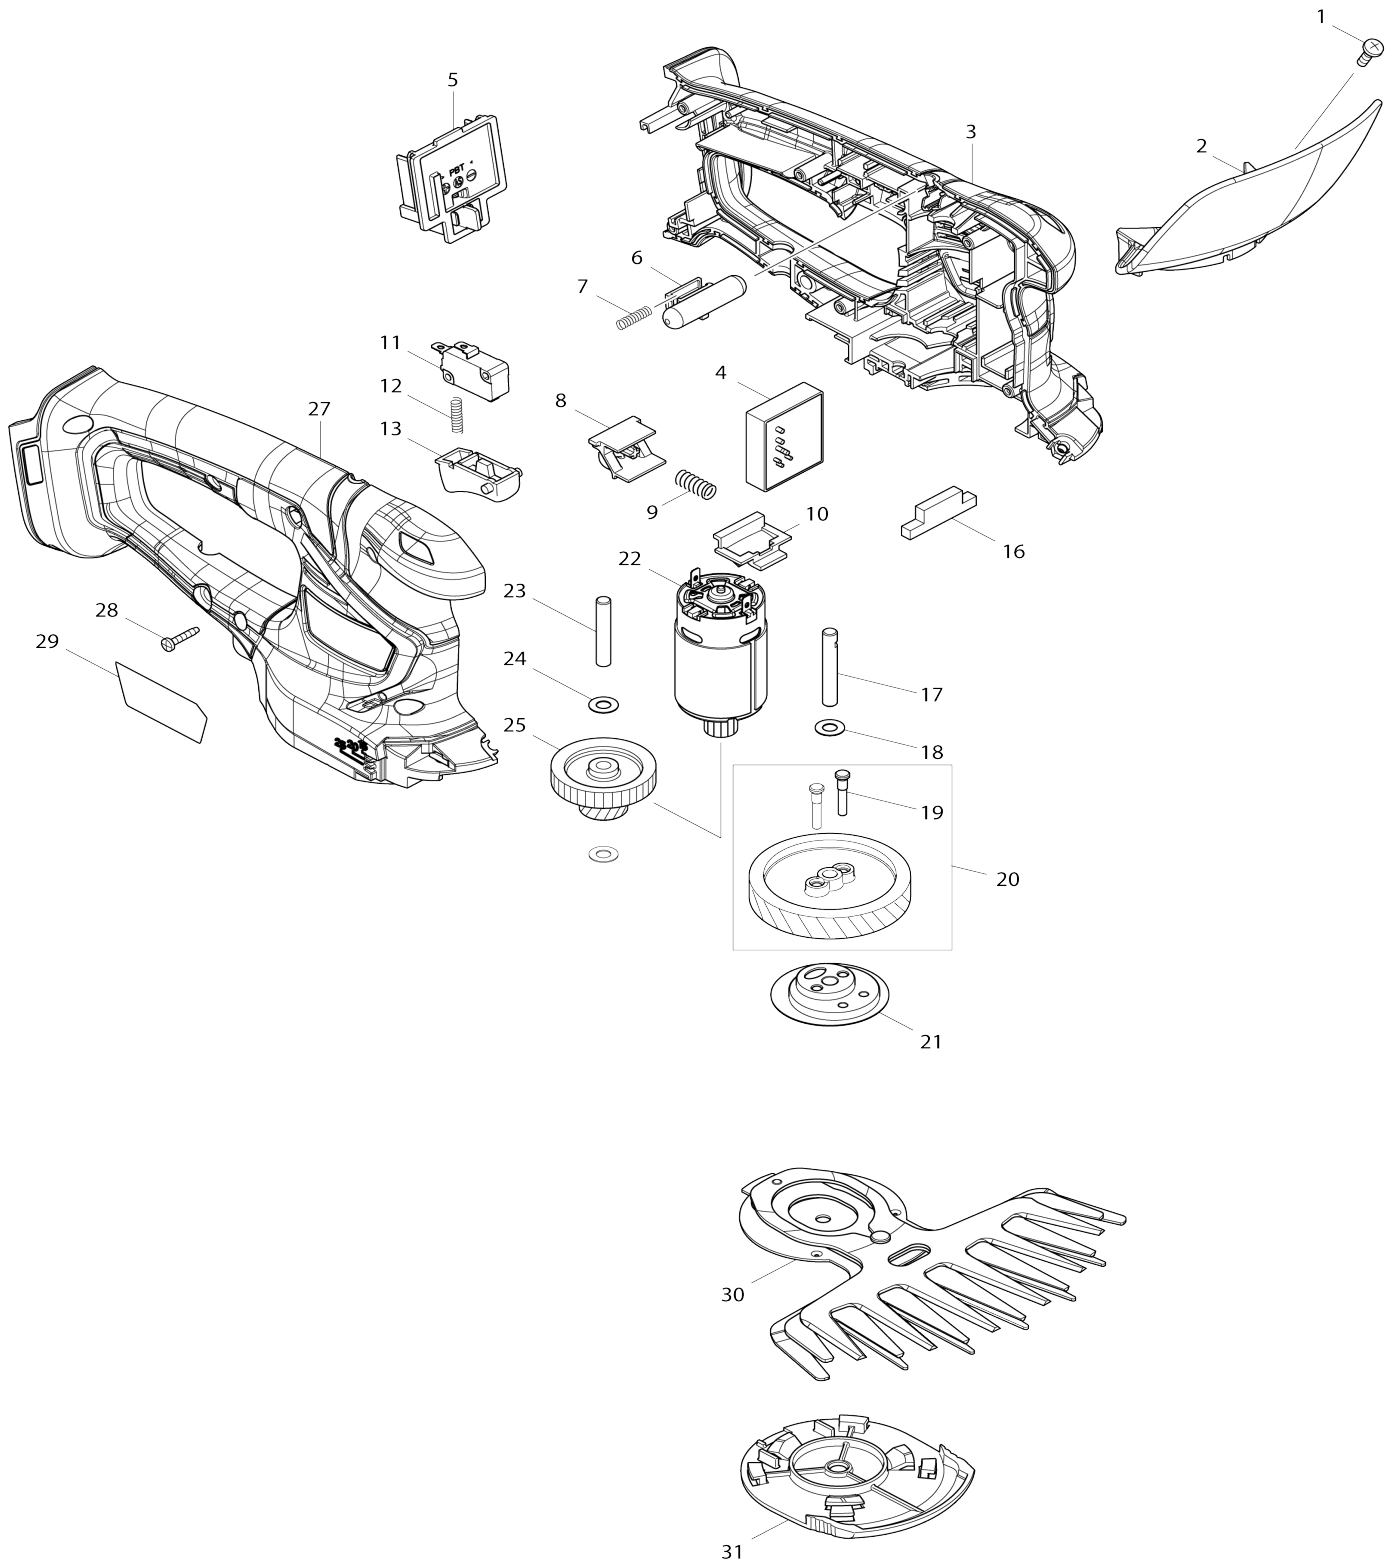

Model No.DUM604 160MM CORDLESS GRASS SHEAR

Model No.DUM604 160MM CORDLESS GRASS SHEAR

Item No.	Parts No.	Description	Interchangability	Q'ty	New/Old	Note1	Note2
001	915116-7	BINDING HEAD SCREW M4X12		1			
002	144342-3	PROTECTOR COMPLETE		1	*		
C10	819948-3	CAUTION LABEL		1	*		
002-1	140V97-0	PROTECTOR COMPLETE	<	1	*		
C10	819948-3	CAUTION LABEL		1	*		
002-2	1410D3-4	PROTECTOR COMPLETE	O	1			
C12	8072W3-6	CAUTION LABEL	O	1			
003	183G03-2	HOUSING SET		1	*		
C10	931102-0	HEX. NUT M4		1	*		
C20	263005-3	RUBBER PIN 6		2	*		
C30	346275-0	PLATE		2	*		
D10		INC. 27					
003-1	183U53-1	HOUSING SET	S	1			
C10	931102-0	HEX. NUT M4		1			
C20	263005-3	RUBBER PIN 6		2			
C30	346275-0	PLATE		2			
D10		INC. 27					
004	620647-0	CONTROLLER		1	*		
004-1	620E35-1	CONTROLLER	<	1			
005	643852-2	TERMINAL		1			
006	452438-9	LOCK OFF BUTTON		1	*		
006-1	413A16-6	LOCK OFF BUTTON	S	1			
007	231473-8	COMPRESSION SPRING 4		1			
008	457534-8	SLIDE PLATE		1			
009	234339-1	COMPRESSION SPRING 6		1			
010	454879-5	LOCK LEVER		1			
011	650744-8	SWITCH D3V-16-3C26		1			
012	231473-8	COMPRESSION SPRING 4		1			
013	417564-1	SWITCH LEVER		1			
016	451814-4	DUST GUARD		1			
017	268254-7	PIN 6		1			
018	253715-0	FLAT WASHER 6		1			
019	268256-3	PIN 4		2			
020	135883-0	HELICAL GEAR 47 ASS'Y		1			
D10		INC. 19					
021	161598-3	CRANK COMPLETE		1			
022	629945-9	DC MOTOR		1			
023	268076-5	PIN 6		1			
024	253715-0	FLAT WASHER 6		2			
025	226831-1	GEAR 12-31		1			
027	183G03-2	HOUSING SET		1	*		
C10	931102-0	HEX. NUT M4		1	*		
C20	263005-3	RUBBER PIN 6		2	*		
C30	346275-0	PLATE		2	*		
D10		INC. 3					
027-1	183U53-1	HOUSING SET	S	1			
C10	931102-0	HEX. NUT M4		1			