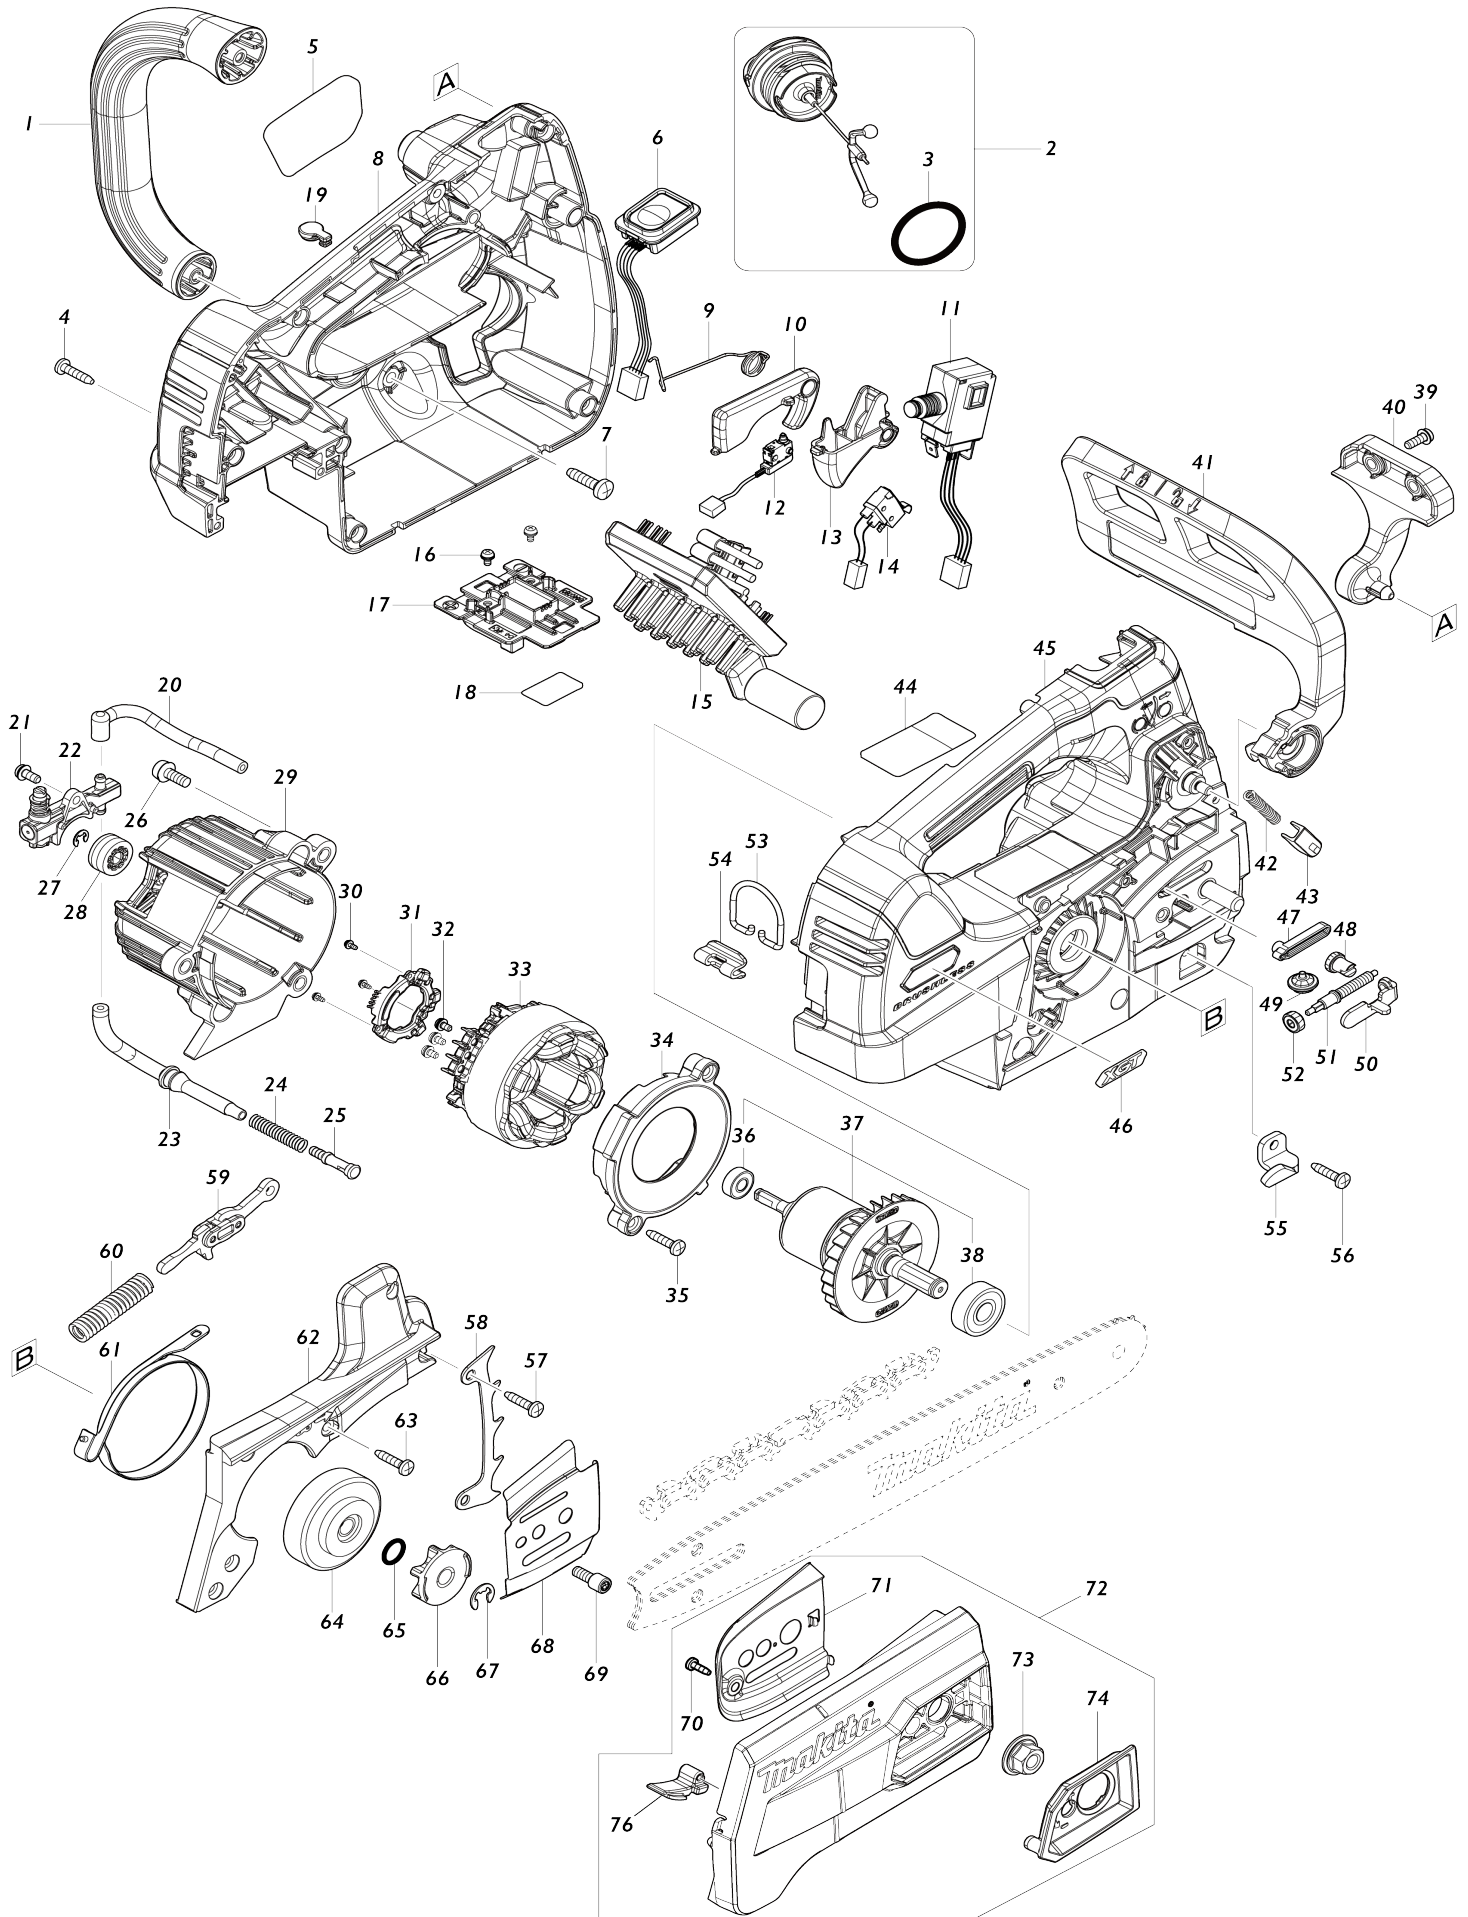

Model No. UC004G 350MM CORDLESS CHAIN SAW

Model No.UC004G 350MM CORDLESS CHAIN SAW

Item No.	Parts No.	Description	Interchangability	Q'ty	New/Old	Note1	Note2
001	413979-0	FRONT HANDLE		1			
002	122A77-2	TANK CAP ASSEMBLY		1			
D10		INC. 3					
003	213080-9	O RING 29.5		1			
004	266326-2	TAPPING SCREW 4X18		8			
005	8041P4-0	UC004G MODEL NO. LABEL		1			
006	141G07-0	SWITCH CIRCUIT COMPLETE		1			
C10	810D46-0	SWITCH LABEL		1			
007	266420-0	TAPPING SCREW 5X20		2	*		
007-1	265C57-8	TAPPING SCREW 5X20	O	2			
008	183U56-5	HOUSING SET		1			
C10	263005-3	RUBBER PIN 6		2			
D10		INC. 19,45					
009	232713-7	TORSION SPRING 10		1			
010	413987-1	CATCH LEVER		1			
011	650011-1	SWITCH C3JR-4BM-PAND3		1			
012	632L49-0	SWITCH UNIT		1			
013	459282-5	SWITCH LEVER		1			
014	632L48-2	SWITCH UNIT		1			
015	620F70-5	CONTROLLER		1			
C10	688131-1	LINE FILTER		2	*		
016	652031-1	PAN HEAD SCREW M3X6		2			
017	632S63-8	TERMINAL UNIT		1			
018	8110X5-1	UC004G SERIAL NO. LABEL		1			
019	422467-6	CAP		1			
020	422764-0	OIL TUBE 3-85		1			
021	911113-1	PAN HEAD SCREW M4X10 WITH WR		1			
022	142156-4	OIL PUMP COMPLETE		1			
023	422765-8	OIL TUBE 3-109		1			
024	231975-4	SPRING		1			
025	452666-6	NIPPLE		1			
026	911218-7	PAN HEAD SCREW M5X14		3			
027	961011-9	STOP RING E-4		1			
028	226884-0	WORM GEAR		1			
029	413904-1	MOTOR HOUSING		1			
030	652093-9	PAN HEAD SCREW M2X5		3	*		
030-1	652119-7	PAN HEAD SCREW M2X6	O	3			
031	620F73-9	SENSOR UNIT		1			
032	652069-6	FLAT HEAD SCREW M3X6		3			
033	629A85-9	STATOR		1			
034	413980-5	BAFFLE PLATE		1	*		
034-1	413V76-4	BAFFLE PLATE	<	1			
035	266326-2	TAPPING SCREW 4X18		2			
036	210026-6	BALL BEARING 696ZZ		1			
037	519710-3	ROTOR ASSY		1			
D10		INC. 36,38					
038	210059-1	BALL BEARING 6000DDW		1			