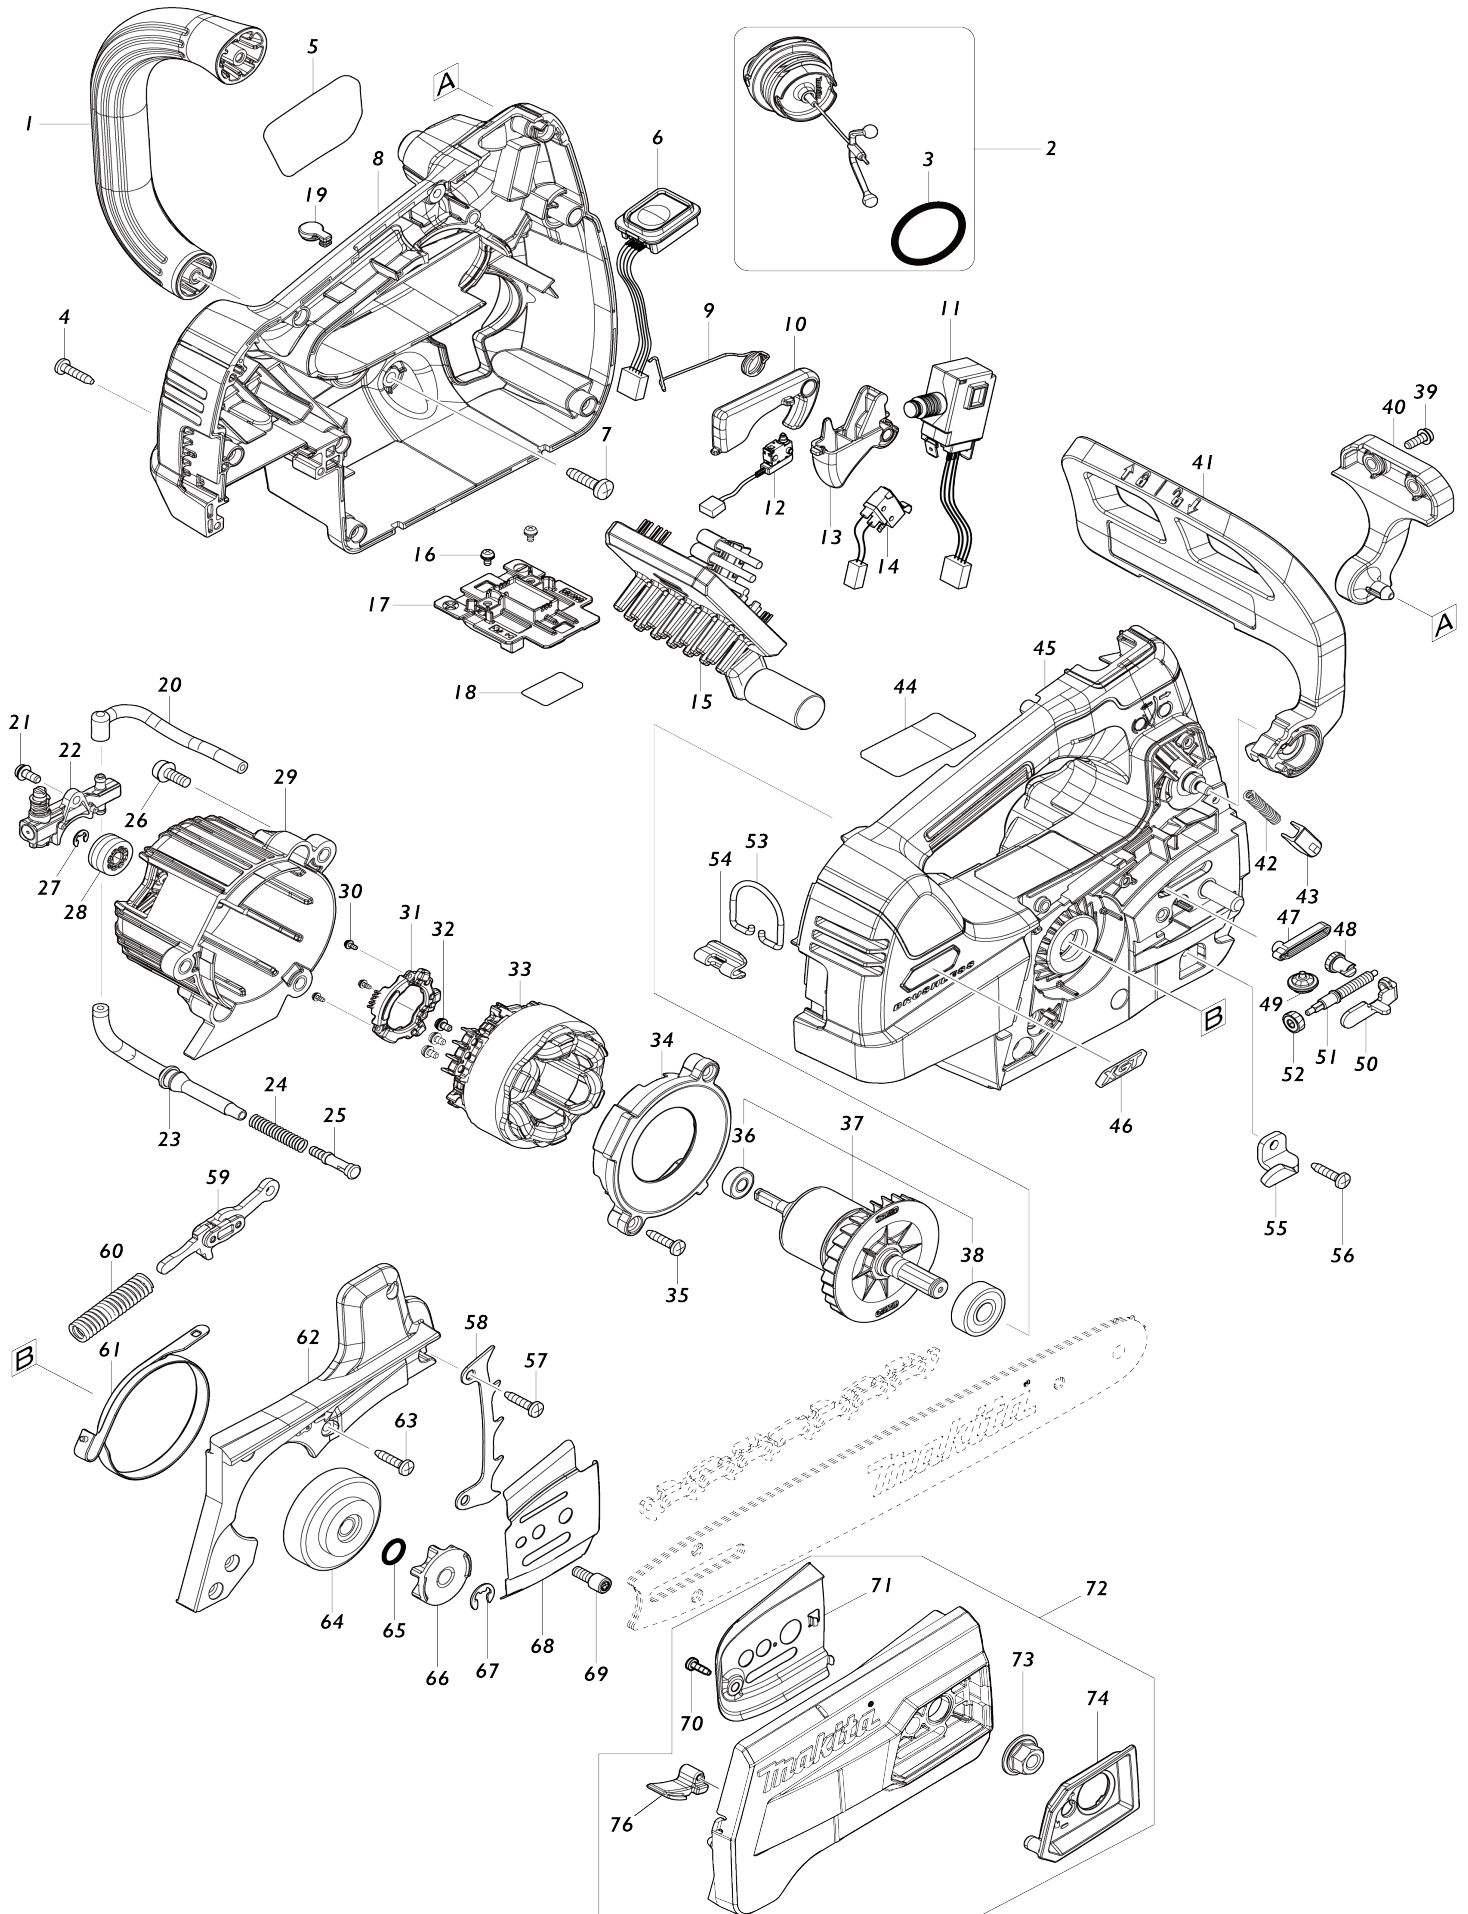

Model No. UC006G 250MM CORDLESS CHAIN SAW

Model No.UC006G 250MM CORDLESS CHAIN SAW

Item No.	Parts No.	Description	Interchangability	Q'ty	New/Old	Note1	Note2
001	413979-0	FRONT HANDLE		1			
002	122A77-2	TANK CAP ASSEMBLY		1			
D10		INC. 3					
003	213080-9	O RING 29.5		1			
004	266326-2	TAPPING SCREW 4X18		8			
005	8041P6-6	UC006G MODEL NO. LABEL		1			
006	141G07-0	SWITCH CIRCUIT COMPLETE		1			
C10	810D46-0	SWITCH LABEL		1			
007	266420-0	TAPPING SCREW 5X20		2	*		
007-1	265C57-8	TAPPING SCREW 5X20	O	2			
008	183U56-5	HOUSING SET		1	*		
C10	263005-3	RUBBER PIN 6		2	*		
D10		INC. 19,45					
008-1	1831C9-5	HOUSING SET	S	1			
C10	263005-3	RUBBER PIN 6		2			
D10		INC. 19,45					
009	232713-7	TORSION SPRING 10		1	*		
009-1	232867-0	TORSION SPRING 10	S	1			
010	413987-1	CATCH LEVER		1	*		
010-1	141V70-3	LOCK OFF LEVER COMPLETE	S	1			
011	650011-1	SWITCH C3JR-4BM-PAND3		1			
012	632L49-0	SWITCH UNIT		1	*		
013	459282-5	SWITCH LEVER		1			
014	632L48-2	SWITCH UNIT		1			
015	620F70-5	CONTROLLER		1	*		
C10	688131-1	LINE FILTER		2	*		
015-1	620P50-1	CONTROLLER	S	1			
C11	688131-1	LINE FILTER	O	2			
016	652031-1	PAN HEAD SCREW M3X6		2			
017	632S63-8	TERMINAL UNIT		1			
018	8110Y2-4	UC006G SERIAL NO. LABEL		1			
019	422467-6	CAP		1			
020	422764-0	OIL TUBE 3-85		1			
021	911113-1	PAN HEAD SCREW M4X10 WITH WR		1			
022	142156-4	OIL PUMP COMPLETE		1			
023	422765-8	OIL TUBE 3-109		1			
024	231975-4	SPRING		1			
025	452666-6	NIPPLE		1			
026	911218-7	PAN HEAD SCREW M5X14		3			
027	961011-9	STOP RING E-4		1			
028	226884-0	WORM GEAR		1			
029	413904-1	MOTOR HOUSING		1			
030	652093-9	PAN HEAD SCREW M2X5		3	*		
030-1	652119-7	PAN HEAD SCREW M2X6	O	3			
031	620F73-9	SENSOR UNIT		1			
032	652069-6	FLAT HEAD SCREW M3X6		3			
033	629A85-9	STATOR		1			