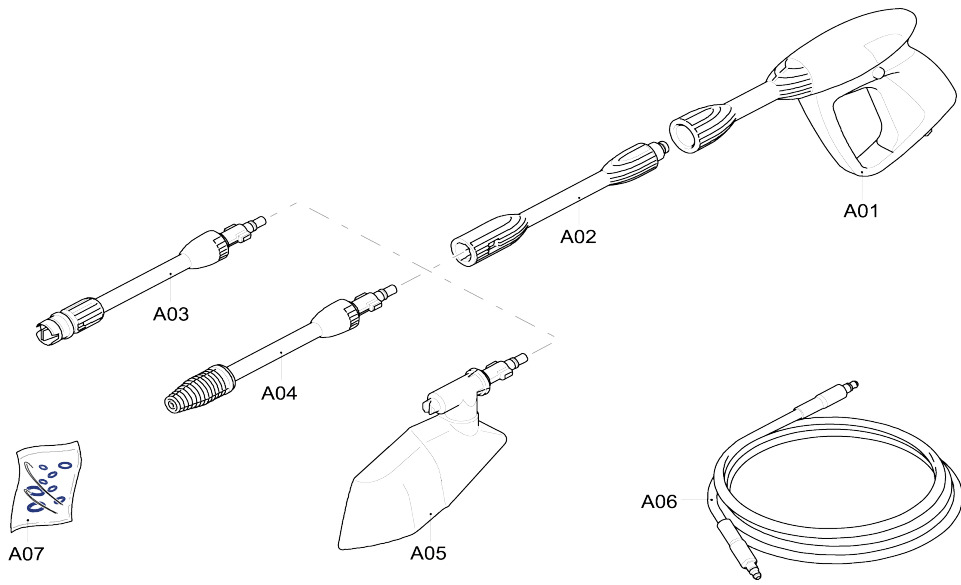

Maschinen älterer Bauart
Previous models
Machines d'ancienne production
Máquinas de fabricación antigua

Diagram for older machine models showing parts 10, 12, 110, and 29. Callout 29 shows a detailed view of a specific assembly.

Model No.HW102 -

Item No.	Parts No.	Description	Interchangability	Q'ty	New/Old	Note1	Note2
001	3640010	BLUE CASING MAKITA		1			
002	3082130	WATER SUCTION FILTER 3/4"		1			
003	3640050	STOPPER		1			
004	3640530	TELESCOPIC EXTENSION ALU		1			
005	3640190	RUBBER RING		1			
006	3640060	STOPPER		1			
007	609640030	HANDLE		1			
008	3640040	PLUG		1			
009	609641160	CARBON BRUSH 2 PCS/SET (220-230V)		1			
010	609640580	INLET PUMP KIT AR01		1			
012	3640540	ELECTRIC PUMP ASSEMBLY 1300W (220-230V)		1			
013	3640080	BRACKET		1			
014	3640180	BRACKET		1			
015	3640160	MOTOR COVER		1			
016	3640170	COVER		1			
017	609320730	POWER SUPPLY CORD W. PLUG EU (SCHUKO)		1			
018	609320200	CABLE GLAND		1			
019	609320440	SWITCH		1			
020	609640020	HOUSING		1			
021	609640620	WHEEL MAKITA		2			
022	3320054	ACCESSORIES CARRIER MAKITA		1			
023	609640570	TSS KIT AR01 1300W		1			
024	3640560	PISTON + SEALS KIT 1300W		1			
025	609640550	WATER SEAL KIT AR01		1			
026	3082661	QUICK COUPLING MAKITA		1			
027	3640610	SCREW KIT		1			
028	3640600	DETERGENT PLUG KIT		1			
029	609042734	PUMP REPAIR KIT		1			
030	609641760	PUMP		1			
031	609641810	MOTOR 230V, 50HZ, + (BR 220V, 60HZ)		1			
110	3640590	OUTLET PUMP KIT 1300W REPLACED BY POS. 29		1			
111	609641651	OUTLET PUMP KIT		1			
A01	3320152	PISTOL MAKITA		1			
A02	3320130	EXTENSION 27CM		1			
A03	3640640	MULTISPEED SPRAY LANCE		1			
A04	3320120	ROTO POWER PRO		1			
A05	3640090	DETERGENT TANK ASSEMBLY		1			
A06	609640630	HIGH PRESSURE HOSE 5M		1			
A07	3641140	GASKET KIT		1			